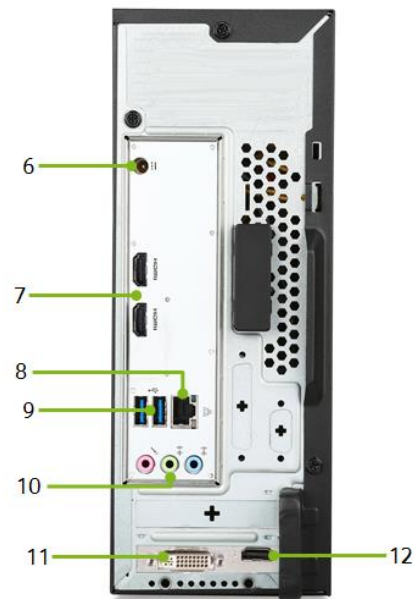

Aspire | X

XC-704

Competent multitasker for everyday computing

- Proficient performance
- Valued features
- Progressive design

Product views	1 Power button 2 Optical media drive 3 Card reader 4 Two USB 2.0 ports	5 Audio jacks 6 DC-in jack for power adapter 7 Two HDMI® ports 8 Ethernet (RJ-45) port	9 Two USB 3.0 ports 10 Audio jacks 11 DVI port (optional) 12 HDMI® port (optional)
Operating system^{1,2}	Windows 8.1 with Bing 64-bit		Windows 8.1 64-bit
CPU and chipset¹	Intel® Pentium® processor N3700	Intel® Celeron® processor N3150	Intel® Celeron® processor N3050
Memory^{1,3,4}	4 GB / 2 GB DDR3L 1600 MHz soDIMM, upgradable up to 8 GB of single-channel DDR3 1333 MHz		
Storage^{1,5}	Hard disk drive: 2 TB / 1 TB / 500 GB 3.5-inch 7200 RPM		
Optical media drive¹	8X Super-Multi drive, 9.0 mm slim, tray-load	4X DVD-ROM drive, 9.0 mm slim, tray-load	
Graphics^{1,6}	NVIDIA® GeForce® GT 705 , 1 GB DDR3 (supporting: VGA, DVI, HDMI®)	AMD Radeon™ R5 310 , 2 GB DDR3 (supporting: DVI, HDMI®)	
Audio	Integrated high-definition sound		
Communication	WLAN: 802.11b/g/n wireless LAN	LAN: Gigabit Ethernet	
Expansion slots	PCI Express® x16 slot		
Windows Store Apps⁷	Acer-branded • Acer Explorer	Productivity • Evernote®	
Windows Desktop Apps^{7,8,9}	Acer-branded • Acer Care Center • Acer Portal • Acer Video Player	• abDocs • abFiles • abMedia • abPhoto	• Accessory Store • Recovery Management Productivity • Office 2013 Trial Security • McAfee® Internet Security
Dimensions	100 (W) x 369.6 (D) x 266.5 (H) mm (3.94 x 14.55 x 10.49 inches)		
Power supply	3-pin 90 W AC adapter	3-pin 65 W AC adapter	
System compliance	RoHS, PC2001		
Options and accessories	Wireless (2.4 GHz RF) keyboard and mouse	USB keyboard and mouse	
Certification	BSMI, VCCI, CCC, CE, FCC, CB		